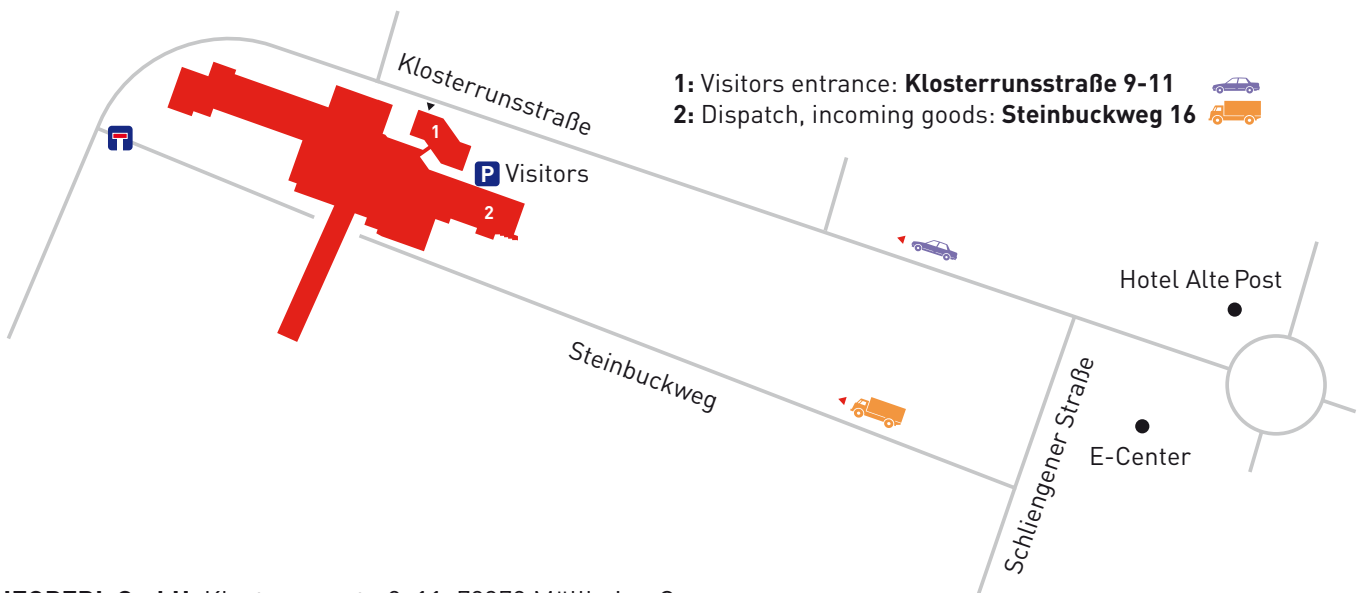

# How to get to NEOPERL GmbH

1/4

flow, stop and go®

2/4

Müllheim

3/4

From autobahn A5 take exit No 65 to Müllheim/Neuenburg.

Turn left to Müllheim/Neuenburg/Badenweiler.

Drive about 5 km straight ahead on B378 in direction Müllheim.

Then take the right hand exit (B3) towards Lörrach.

Make a left turn at the crossing, direction Müllheim.

At the traffic circle take the first exit to Klosterrunsstraße.

After about 300 m you will find NEOPERL on the left side.

Turn left after the E-Center to Schliengener Straße.

After about 75 m turn right to Steinbuckweg.

After about 200 m you have reached your destination on the right side.