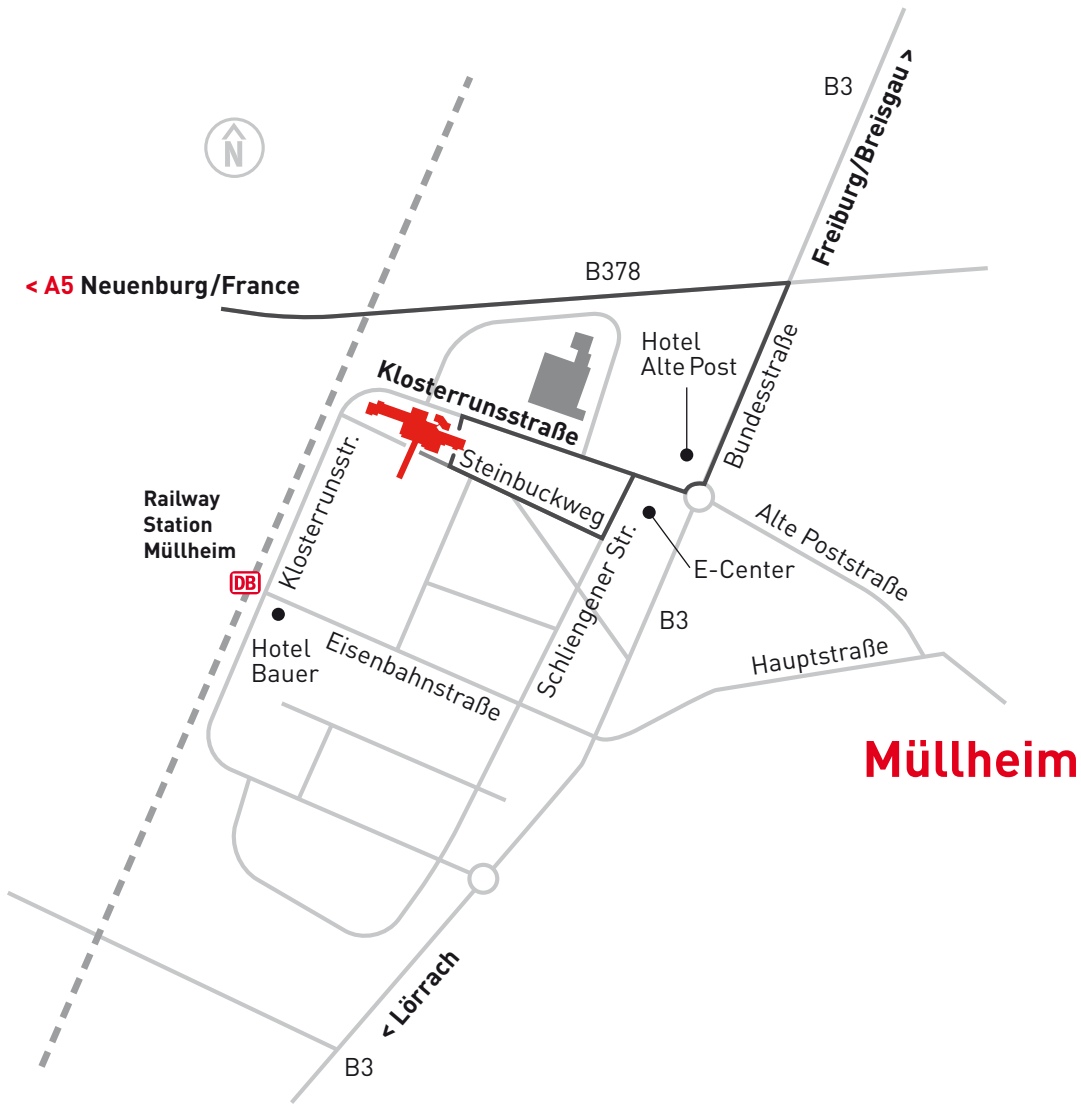

# How to get to NEOPERL GmbH

1/4

flow, stop and go®

2/4

Müllheim

3/4

From autobahn A5 take exit No 65 to Müllheim/Neuenburg.

Turn left to Müllheim/Neuenburg/Badenweiler.

Drive about 5 km straight ahead on B378 in direction Müllheim.

Then take the right hand exit (B3) towards Lörrach.

Make a left turn at the crossing, direction Müllheim.

At the traffic circle take the first exit to Klosterrunsstraße.

After about 300 m you will find NEOPERL on the left side.

Turn left after the E-Center to Schliengener Straße.

After about 75 m turn right to Steinbuckweg.

After about 200 m you have reached your destination on the right side.