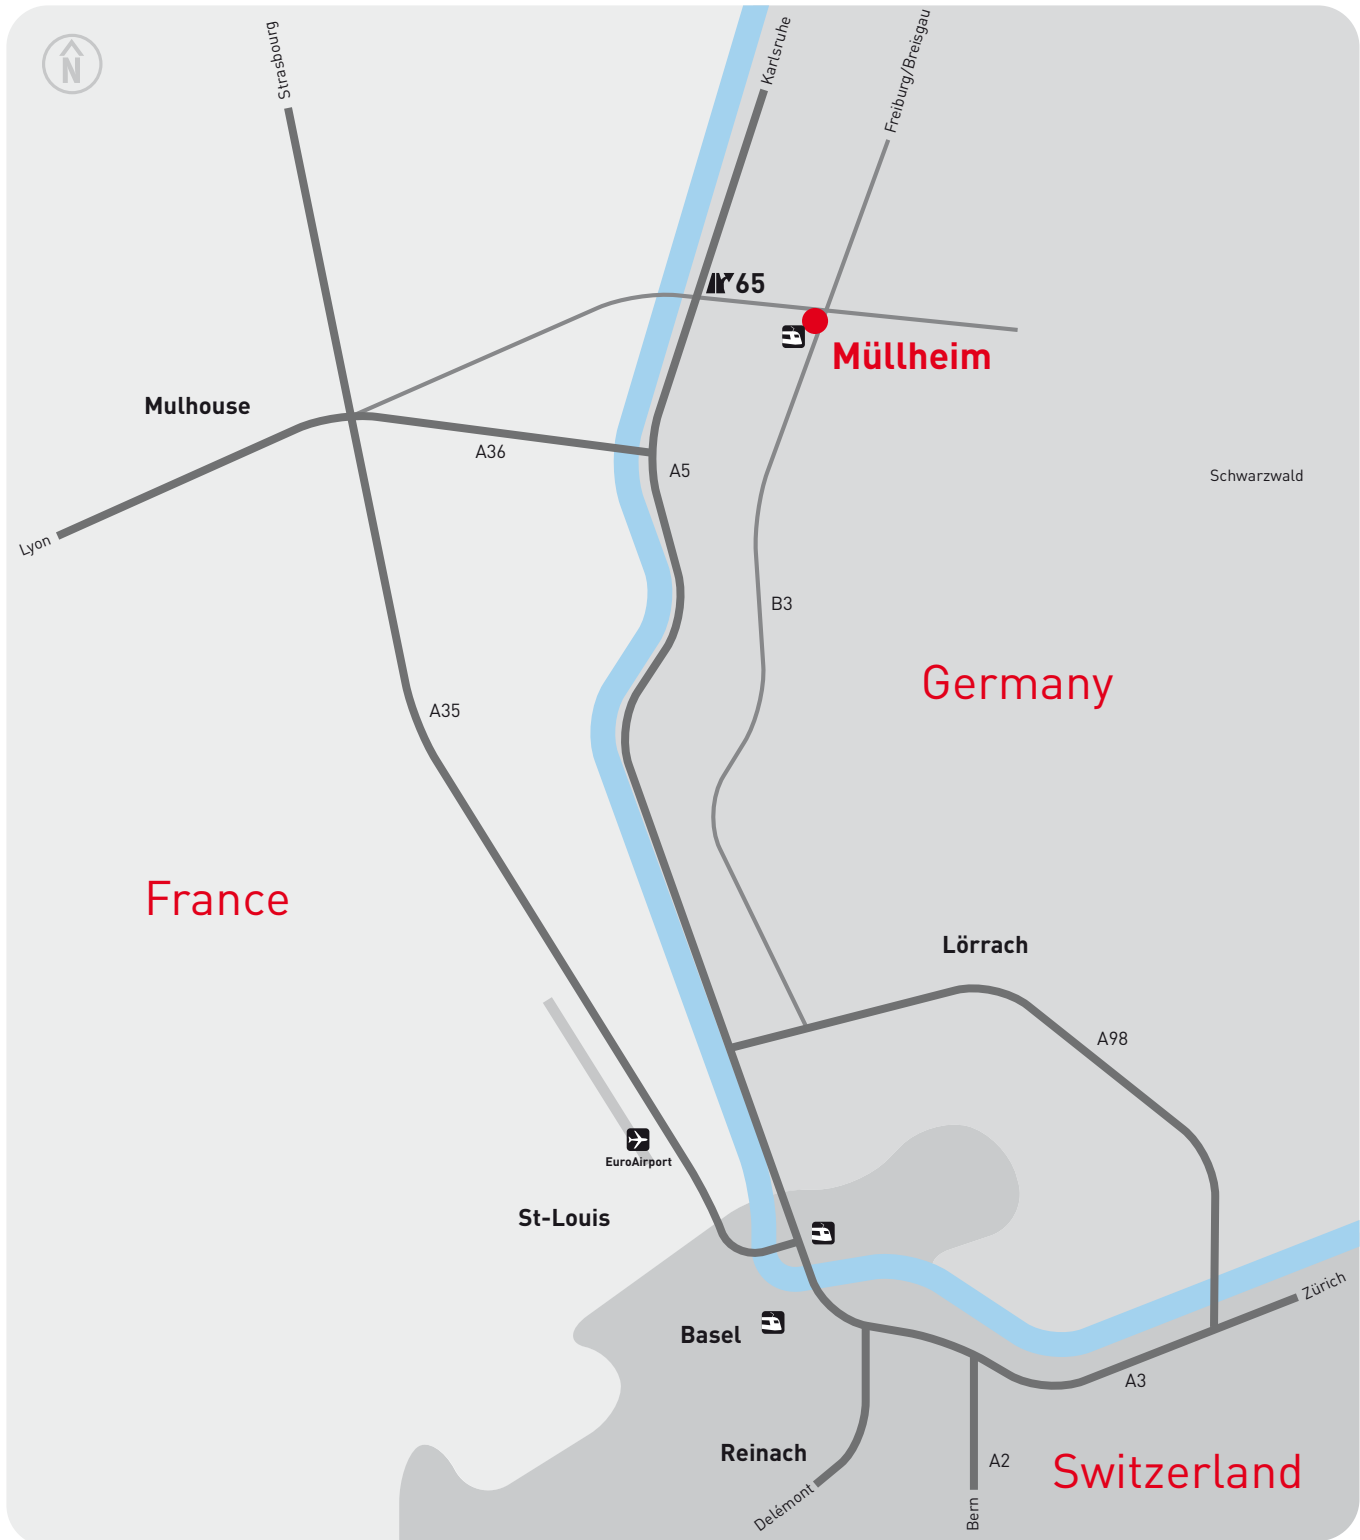

# How to get to NEOPERL GmbH

1/4

flow, stop and go®

2/4

Müllheim

3/4

From autobahn A5 take exit No 65 to Müllheim/Neuenburg.

Turn left to Müllheim/Neuenburg/Badenweiler.

Drive about 5 km straight ahead on B378 in direction Müllheim.

Then take the right hand exit (B3) towards Lörrach.

Make a left turn at the crossing, direction Müllheim.

At the traffic circle take the first exit to Klosterrunsstraße.

After about 300 m you will find NEOPERL on the left side.

Turn left after the E-Center to Schliengener Straße.

After about 75 m turn right to Steinbuckweg.

After about 200 m you have reached your destination on the right side.